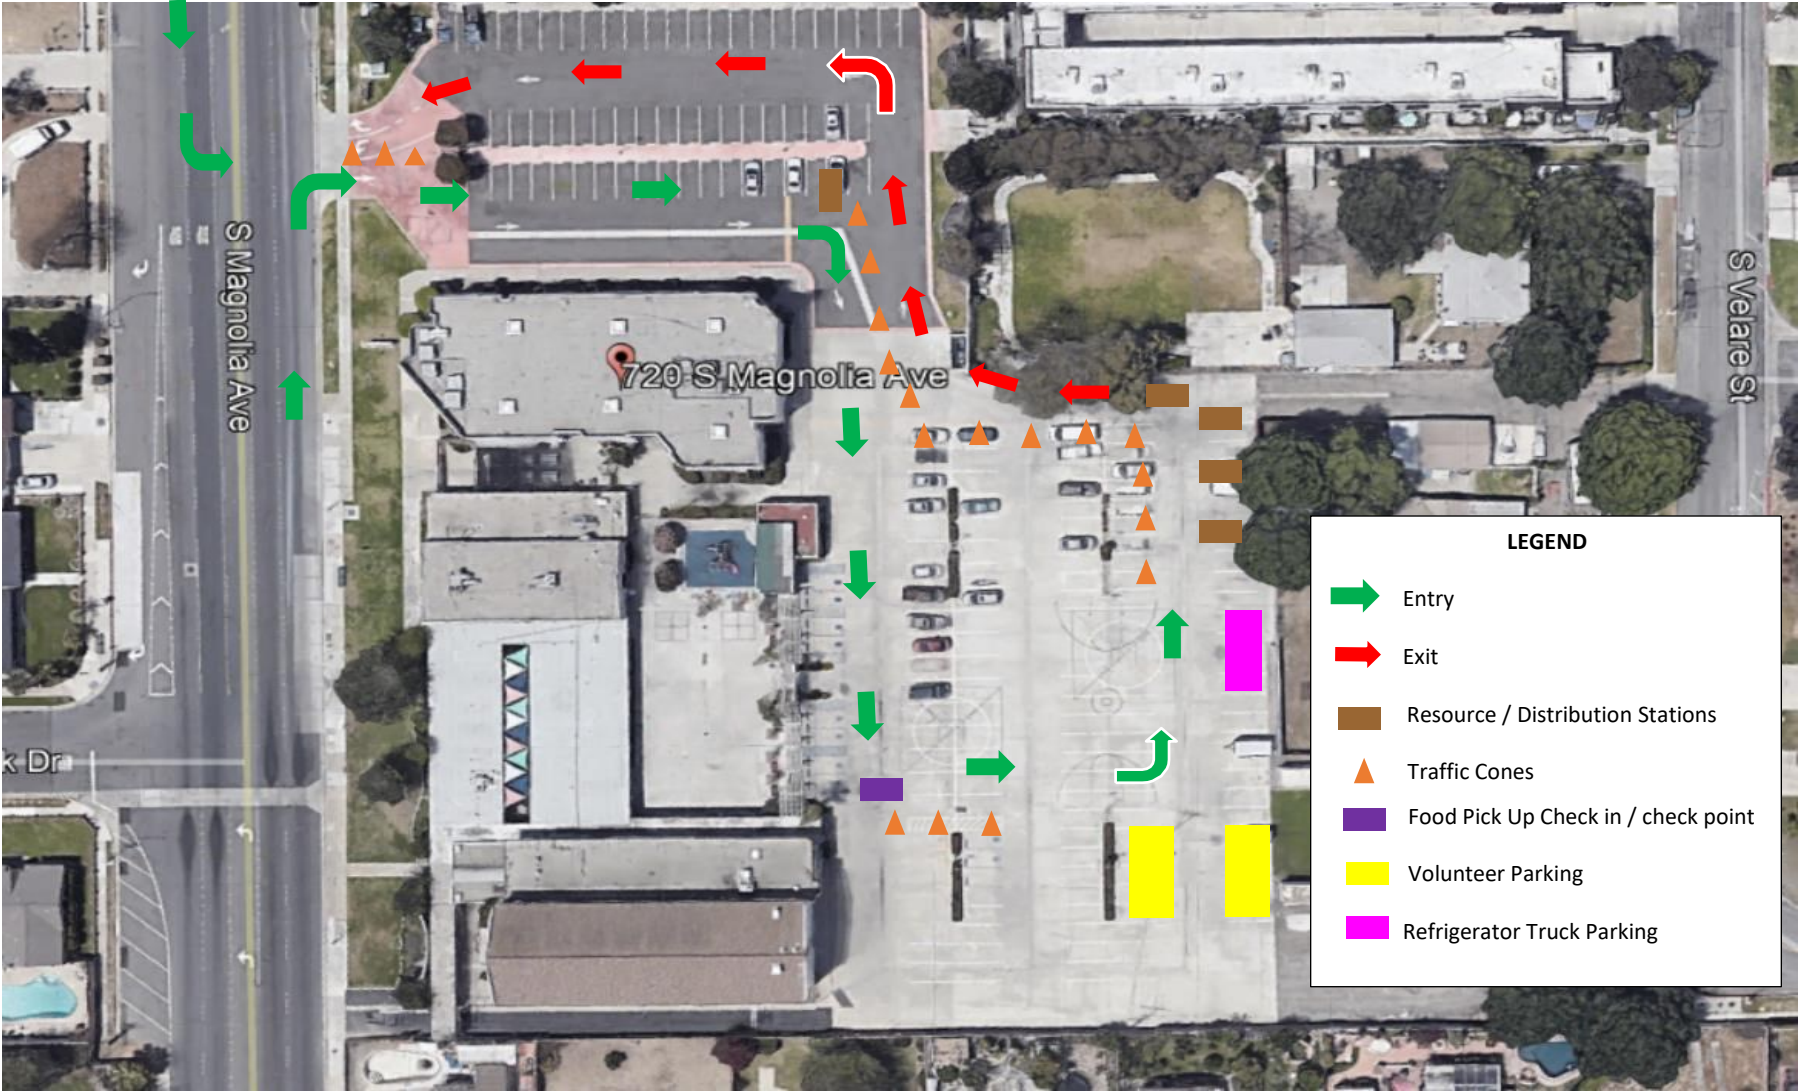

Waste Not OC / OC Dream Center Food Pantry at MBC – Wednesdays through November 25, 11 am - noon  
MAGNOLIA BAPTIST CHURCH, 720 S MAGNOLIA AVE, ANAHEIM, CA 92804

Enter from Magnolia Ave into north church parking lot. Use first row of parking as you turn into back portion of the parking lot for ingress. Cars will stop at northeast portion of parking lot to receive food / resources from the EZ Up.