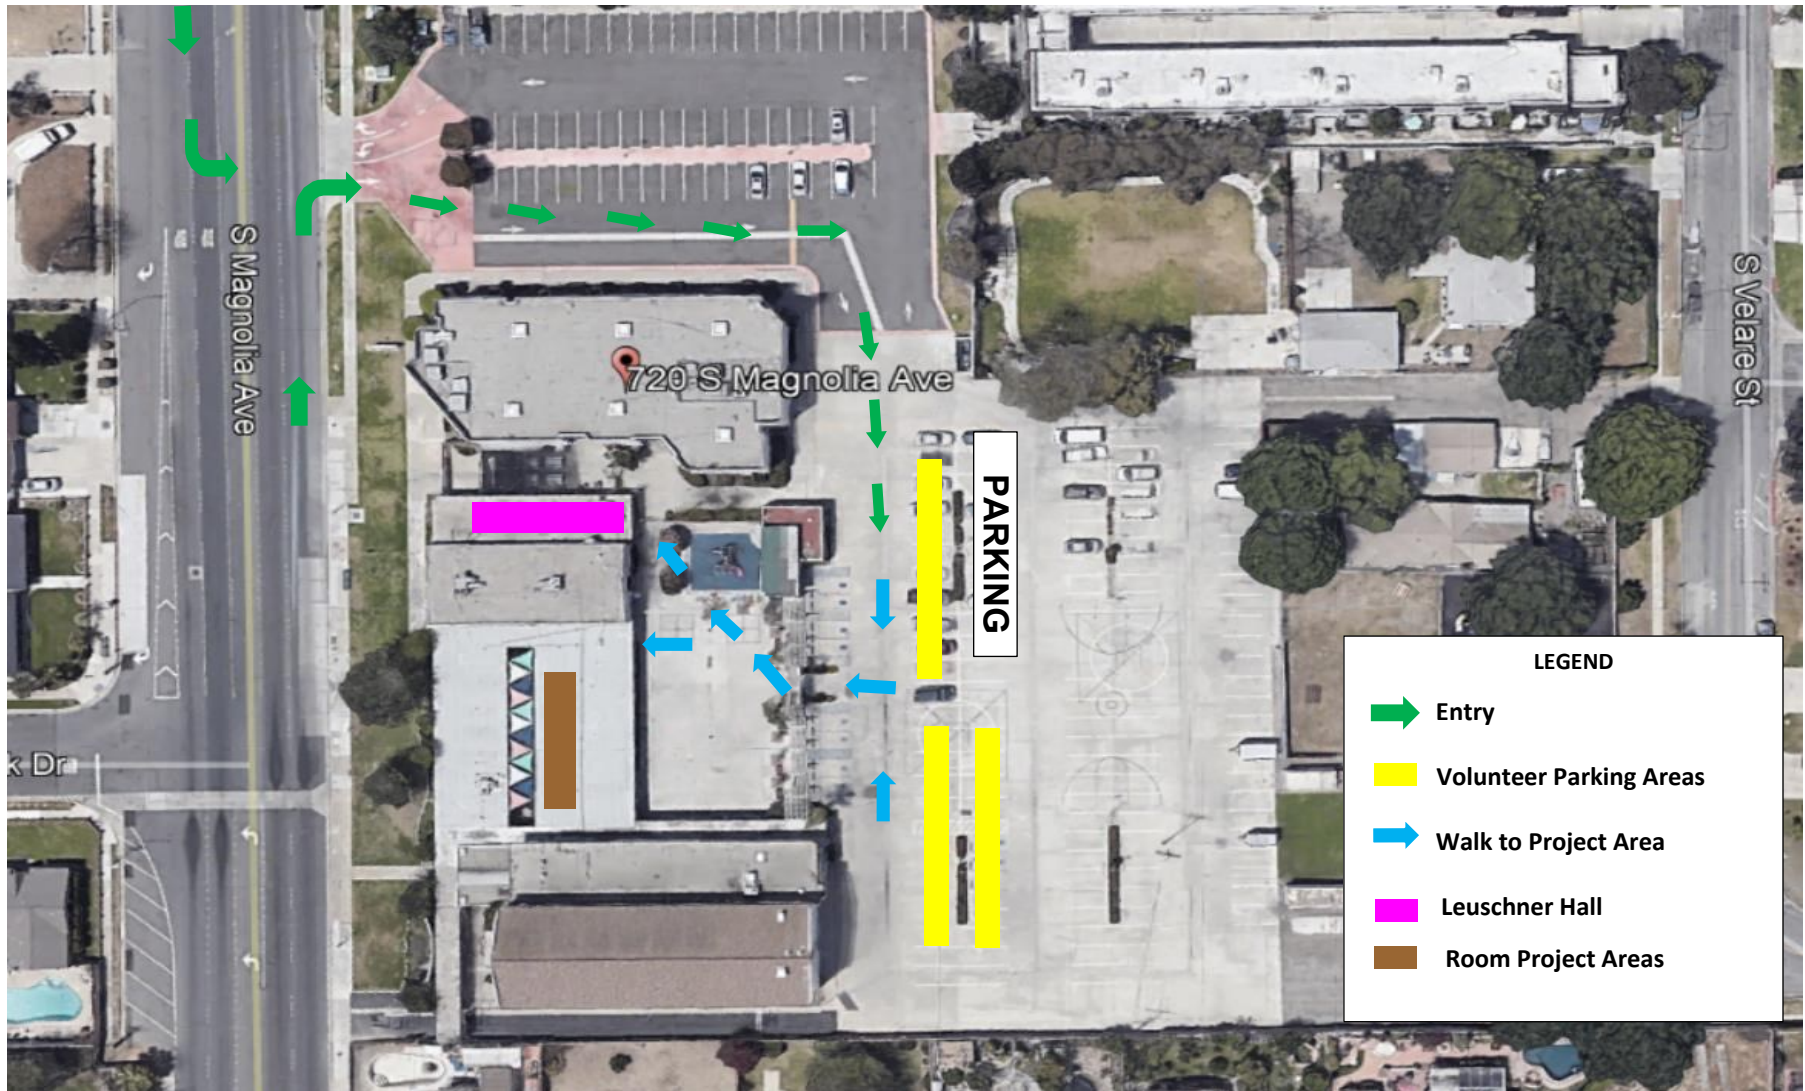

**JMh / Love Anaheim Project Location Parking Instructions for  
MAGNOLIA BAPTIST CHURCH, 720 S MAGNOLIA AVE, ANAHEIM, CA 92804**

**For Love Anaheim Projects located on the Magnolia Baptist Church Campus, Enter from Magnolia Ave into north church parking lot. Please park in the areas designated by yellow shading. Please follow Love Anaheim signs (or blue arrows on map) to either Leuschner Hall (purple shaded area) or designated rooms (brown shaded areas) Thanks!!**